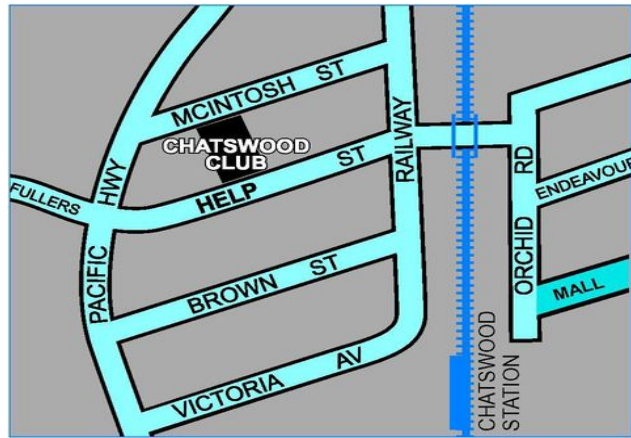

THE CHATSWOOD CLUB

McIntosh room

25 U-shape setting

40-50 theatre setting

These figures will change if catering is required or if there is a data presentation.

This room can also include a smaller section if catering is required